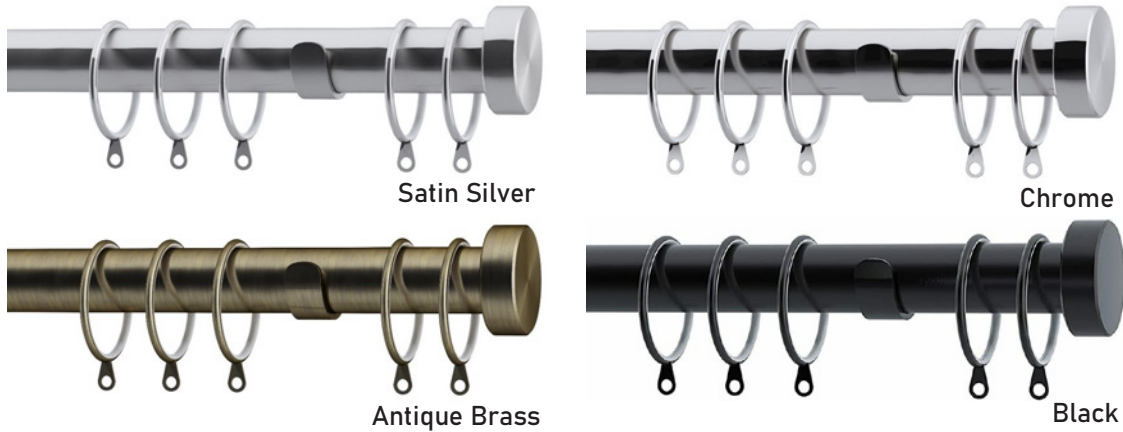

METAL CURTAIN POLES

Wroxham 28mm Collection

PRODUCT INFORMATION

The Wroxham 28mm Metal Pole Range available in lengths up to 400cm. Lengths of 200cm and above are supplied in two pieces with a pole connector and support bracket.

- Stud end finials, rings and brackets supplied as standard.
- Suitable for medium weight curtains.
- Wall fix brackets.

| Size | Satin Silver | Antique Brass | Chrome | Black | No. of Rings | No. of Supports |
|---------|--------------|---------------|--------|--------|--------------|-----------------|
| 125cm | 704619 | 704601 | 704613 | 704637 | 14 | 2 |
| 150cm | 704620 | 704602 | 704614 | 704638 | 16 | 2 |
| 200cm* | 704621 | 704603 | 704615 | 704639 | 20 | 2 |
| 250cm* | 704622 | 704604 | 704616 | 704640 | 26 | 3 |
| 300cm* | 704623 | 704605 | 704617 | 704641 | 30 | 3 |
| 400cm* | 704624 | 704606 | 704618 | 704642 | 40 | 3 |
| 8 Rings | 704646 | 704643 | 705645 | 704649 | | |

Additional accessories available:

Curtain Rings
(Pack of 8)

Metal Ball Holdback
(Pack of 2)

* Poles supplied in two pieces.

METAL CURTAIN POLES

Rome 28mm Eyelet Collection

PRODUCT INFORMATION

The Rome 28mm Metal Eyelet Pole Range available in lengths up to 400cm. Lengths of 180cm and above are supplied in two pieces with a pole connector and support bracket.