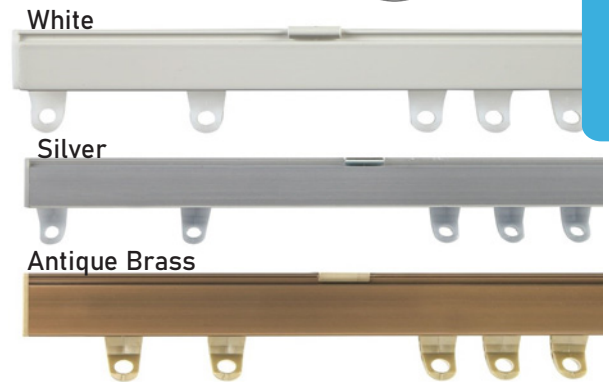

UNCORDED CURTAIN TRACKS

Aluminium Finline Uncorded Track