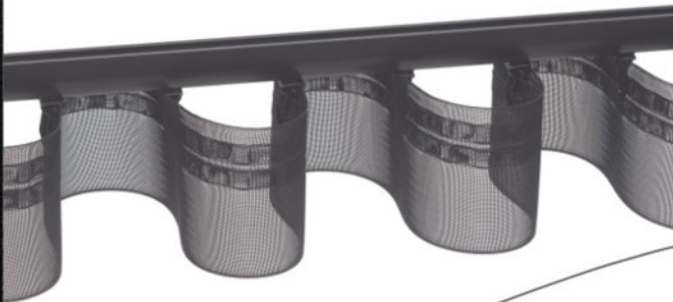

What's New
SILENCE IN BLACK

Silent Gliss now presents curtain blind systems available in black.

Silent Gliss have incorporated black as a standard colour across a majority of their product range, presenting a unique combination of modern design and high quality functionality.

Black is now available on the following systems,

TRACKS: 1080, 3840, 3870, 5600, 6010, 6100, 6465, 6840, 6870 AND 6970.

ROMAN TRACK: 2305

METROPOLE: 7600, 7605, 7610, 7620, 7630, 7640, 7650.

ROLLER BLINDS: 4910, 4930, 4960, 4970.