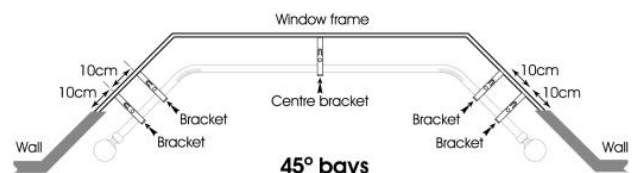

Pole Range is available in lengths up to 360cm. Lengths of 240cm and above are supplied in two pieces which includes a joining screw and support bracket.

Each pole set is supplied with rings, ball finials and brackets as standard.

METAL CURTAIN POLES

3-Sided 19mm & 28mm Eyelet Bay Collection

PRODUCT INFORMATION

A plated finished baypole in 19mm and 28mm diameters. The pre-cut corners and counter balance brackets allow for eyelet curtains to draw around the bay. Can also be used with rings for standard headings.

Each pole pack includes a pair of ball finials, 2x 200cm poles and 5 ceiling/wall fixed adjustable wall supports.

Satin Silver

Antique Brass

Black

Chrome

| 19mm Diameter | | | | |
|---------------|--------------|---------------|--------|--------|
| Size | Satin Silver | Antique Brass | Chrome | Black |
| 400cm | 782435 | 782436 | - | - |
| 28mm Diameter | | | | |
| Size | Satin Silver | Antique Brass | Chrome | Black |
| 400cm | 750186 | 750187 | 750188 | 750163 |

BRACKET & POLE POSITIONS

See diagrams which shows the nearest matches your window style. Please note the distance from each pole end to the centre of the cuts. Orientate your pole to suit your bay. All measurements are approximate. Finial position is a guide only.