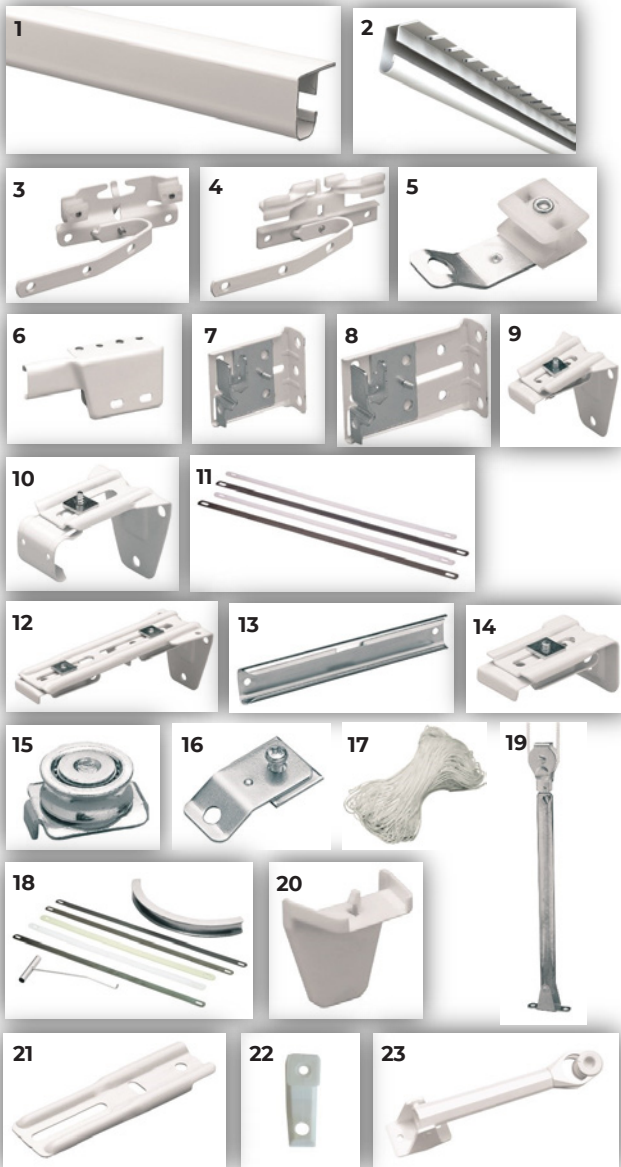

CONTRACT CURTAIN TRACKS

Integra Regular Contract Track

PRODUCT INFORMATION

- White painted steel track.
- Can be used for straight or bay windows.
- Suitable for all weights of fabric.
- Available corded and uncorded.
- Sold as contract components only.

| No. | Code | Description | Qty |
|-----|-----------|-----------------------------------|--------|
| 24 | 05121/8 | Regular Track 2.5m | Pk 1 |
| 24 | 05121/12 | Regular Track 3.5m | Pk 1 |
| 24 | 05121/16 | Regular Track 5m | Pk 1 |
| 26 | 05013 | Curved Master Slides | Pk 2 |
| 27 | 05014/MET | Straight Metal Master Slides | Pk 2 |
| 28 | 05017 | Ceiling Support | Pk 1 |
| 29 | 05029 | Support Stirrup | Pk 1 |
| 30 | 05035 | Pendulum Glider | Pk 100 |
| 31 | 05046 | Support 6.25–8.75cm | Pk 1 |
| 32 | 05076 | End Pulley | Pk 2 |
| 33 | 05077 | Ball Bearing End Pulleys | Pk 2 |
| 34 | 05078 | End Brackets 3.75-6.25cm | Pk 2 |
| 35 | 05079 | End Brackets 6.25-8.75cm | Pk 2 |
| 36 | 05080 | Support 3.75-6.25cm | Pk 2 |
| 37 | 05217 | Filler Set | Pk 1 |
| 38 | 05234 | Double Rod End Brackets 12.7cm | Pk 2 |
| 39 | 05235 | Double Rod Support 12.7cm | Pk 1 |
| 40 | 05273 | I-Slot Support 3.75-6.25cm | Pk 1 |
| 41 | 05275 | Ball Bearing Insert Pulley | Pk 1 |
| 42 | 05278 | Lock Slides | Pk 1 |
| 43 | 05280/1 | 2.8mm Cord (100m Reel) | 100m |
| 43 | 05280/5 | 2.8mm Cord (500m Reel) | 500m |
| 44 | 05283 | Splice | Pk 1 |
| 45 | 05286 | Regular Rail Bending Set | Pk 1 |
| 46 | 05293 | Support Bracket Cover | Pk 50 |
| 47 | 05302 | Extension Plate | Pk 1 |
| 48 | 20083 | Plain Slides | Pk 500 |
| 49 | 20085 | White Plastic Cord Tension Pulley | Pk 20 |

CONTRACT CURTAIN TRACKS

Integra Double Duty Contract Track

PRODUCT INFORMATION

- White painted steel track.
- Can be used for straight or bay windows.
- Suitable for all weights of fabric.
- Available corded and uncorded.
- Sold as contract components only.