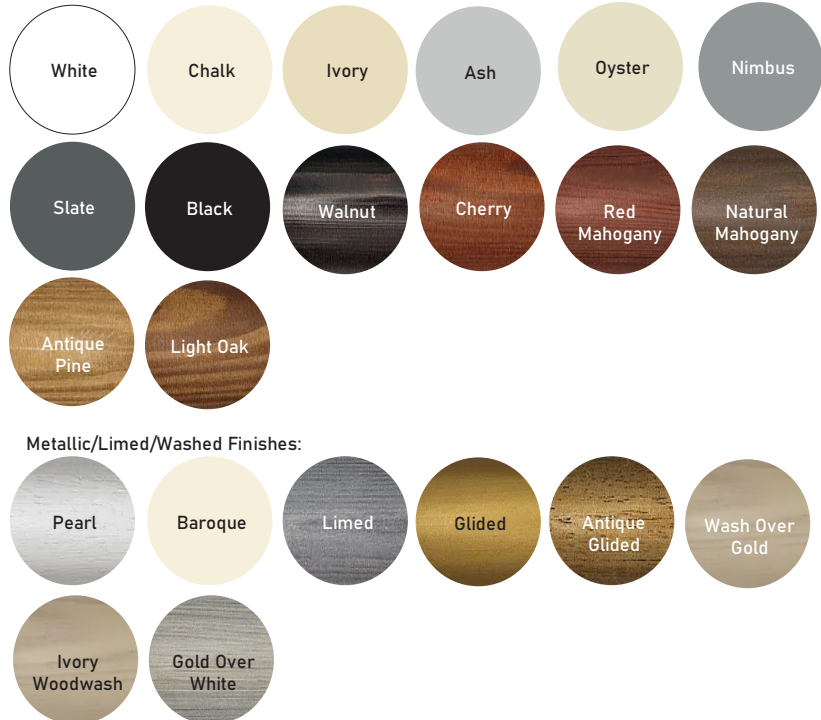

Red Mahogany with Acorn Finial

Black with Peardrop Finial

Oyster with Ball Finial

Slate with Oriental Finial

Nimbus with Beehive Finial

Colour Options Available:

Stained/Painted Finishes:

| Size | 150cm | 200cm | 240cm | 300cm | 360cm | 480cm |
|--------------|-------|-------|--------------------------------------|-------|-------|-------|
| No. of Rings | 16 | 20 | 24 | 30 | 36 | 48 |
| Brackets | 2 | 2 | 2 on 50mm + 63mm (3 on 35mm Pole) | 3 | 3 | 3 |
| Finial | 2 | 2 | 2 | 2 | 2 | 2 |
| Pole | 1 | 1 | 1 | 2 | 2 | 2 |
| Pole Joiner | 1 | 1 | 1 | 2 | 2 | 2 |