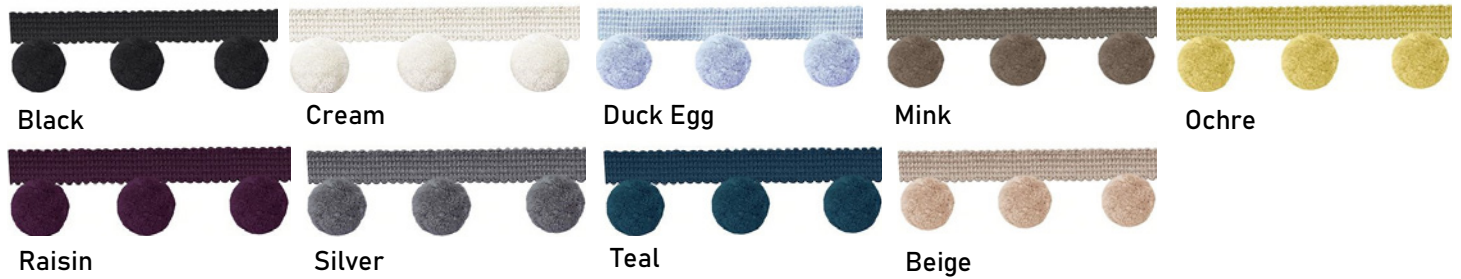

TRIMMINGS

Pom Pom Fringe

Small Pom Pom Fringe available as cut length or 18 metre roll.

Trim Spacing: 50mm

Colours available in: