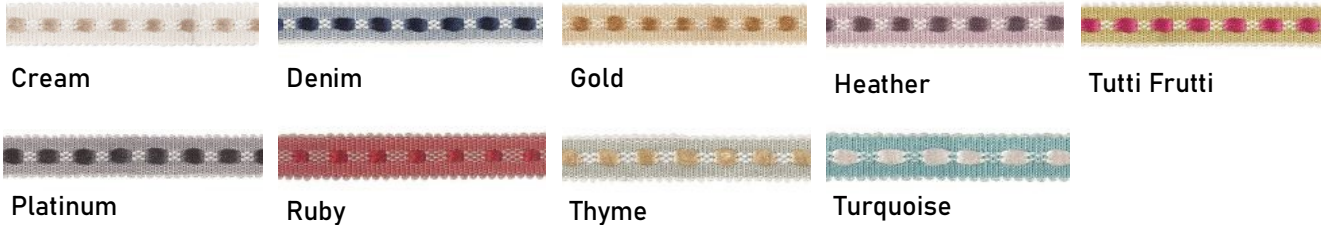

HOME OF SOFT FURNISHINGS
TRIMMINGS

TRIMMINGS

Narrow Braid

Simple narrow braid with a coordinating stitch detail available as cut length or 25 metre roll.

Size: 13mm

Colours available in:

TRIMMINGS

Pom Pom Fringe