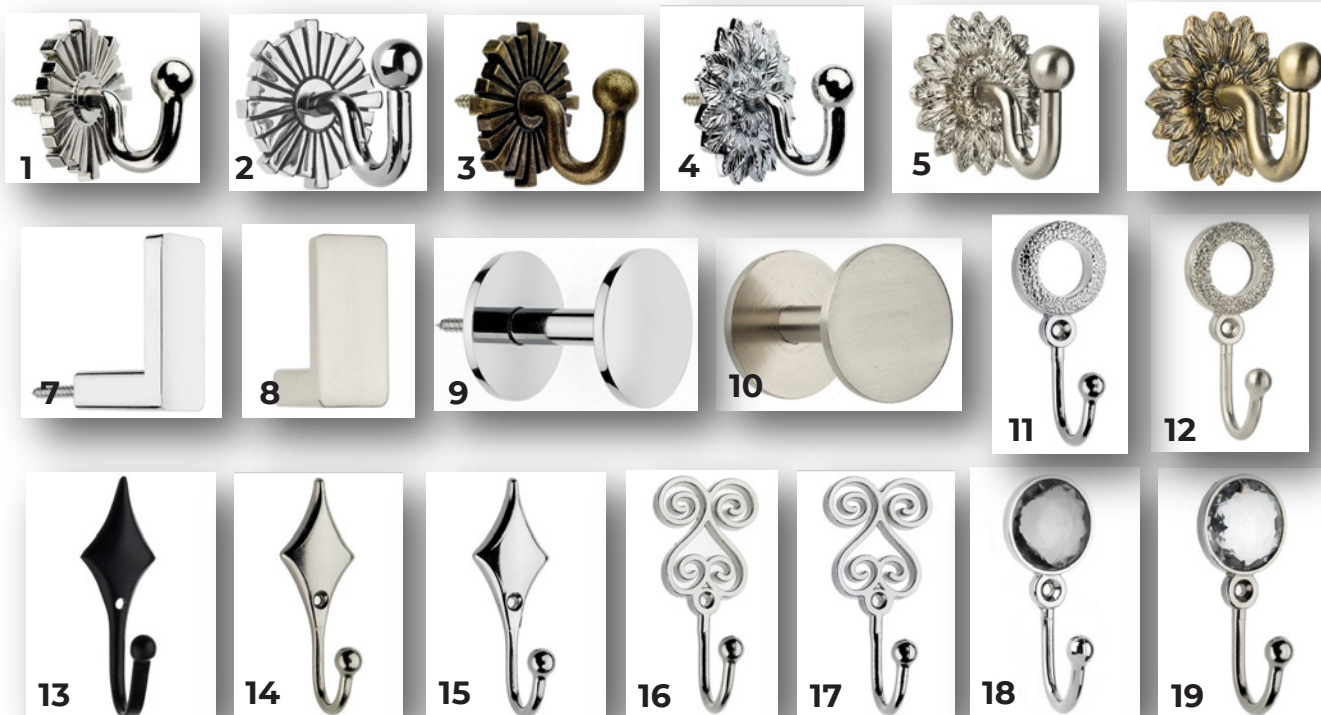

WORKROOM ACCESSORIES

Cleats & Hooks

| No. | Product Code | Description |
|-----|--------------|------------------------------|
| 1 | LCBCLEATBR | Cleat Brass |
| 2 | LCBCLEATCH | Cleat Chrome |
| 3 | LCBCLEATMN | Cleat Matt Nickel |
| 4 | LCBSMLBALLBR | Small Ball Hook Brass |
| 5 | LCBSMLBALLCH | Small Ball Hook Chrome |
| 6 | LCBSMLBALLMN | Small Ball Hook Matt Nickel |
| 4 | LCBMEDBALLBR | Medium Ball Hook Brass |
| 5 | LCBMEDBALLCH | Medium Ball Hook Chrome |
| 6 | LCBMEDBALLMN | Medium Ball Hook Matt Nickel |
| 4 | LCBLGEBALLBR | Large Ball Hook Brass |
| 5 | LCBLGEBALLCH | Large Ball Hook Chrome |
| 6 | LCBLGEBALLMN | Large Ball Hook Matt Nickel |

WORKROOM ACCESSORIES

Hooks Continued..

| No. | Product Code | Description |
|-----|--------------|---|
| 1 | SWARDT.SS | Art Deco Backplate Hook Satin Silver |
| 2 | SWARDT.CH | Art Deco Backplate Hook Chrome |
| 3 | SWARDT.AB | Art Deco Backplate Hook Antique Brass |
| 4 | SWFLORLB.SS | Floral Backplate Hook Satin Silver |
| 5 | SWFLORLB.CH | Floral Backplate Hook Chrome |
| 6 | SWFLORLB.AB | Floral Backplate Hook Antique Brass |
| 7 | SWCONL.CH | Contemporary 'L' Hook Chrome |
| 8 | SWCONL.SS | Contemporary 'L' Hook Satin Silver |
| 9 | SWCONCH.CH | Contemporary Cylinder Hook Chrome |
| 10 | SWCONCH.SS | Contemporary Cylinder Hook Satin Silver |
| 11 | SWMSAIC.CH | Mosaic Circle Hook Chrome |
| 12 | SWMSAIC.SS | Mosaic Circle Hook Satin Silver |
| 13 | SWDIAMHK.BK | Diamond Tieback Hook Black |
| 14 | SWDIAMHK.SN | Diamond Tieback Hook Satin Nickel |
| 15 | SWDIAMHK.CH | Diamond Tieback Hook Chrome |
| 16 | SWCIRC.SS | Circle Hook Satin Silver |
| 17 | SWCIRC.CH | Circle Hook Chrome |
| 18 | SWCRYSL.CH | Crystal Hook Chrome |
| 19 | SWCRYSL.SS | Crystal Hook Satin Silver |