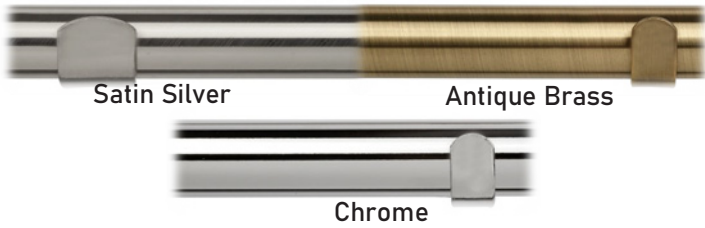

METAL CURTAIN POLES

28mm Mix & Match Collection

PRODUCT INFORMATION

28mm Mix and Match Metal Pole Range, where you can create your own pole set with a variety of finials and finishes to choose from.

**Please note: All items from the Mix and Match collection comes in ECO cardboard packaging.

EYELET POLE SET

Supplied with adjustable wall supports only. Finials not included, finial options available as below.

28mm Eyelet Pole Set			
Size	Satin Silver	Antique Brass	Chrome
150cm	701945N	701940N	701955N
200cm	701946N	701941N	701946N
250cm	701947N	701942N	701957N
300cm	701948N	701943N	701948N
400cm	701949N	701944N	701959N

IDC POLE SET

Supplied with standard lined rings and IDC wall supports only.

Finials not included, finial options available as below.