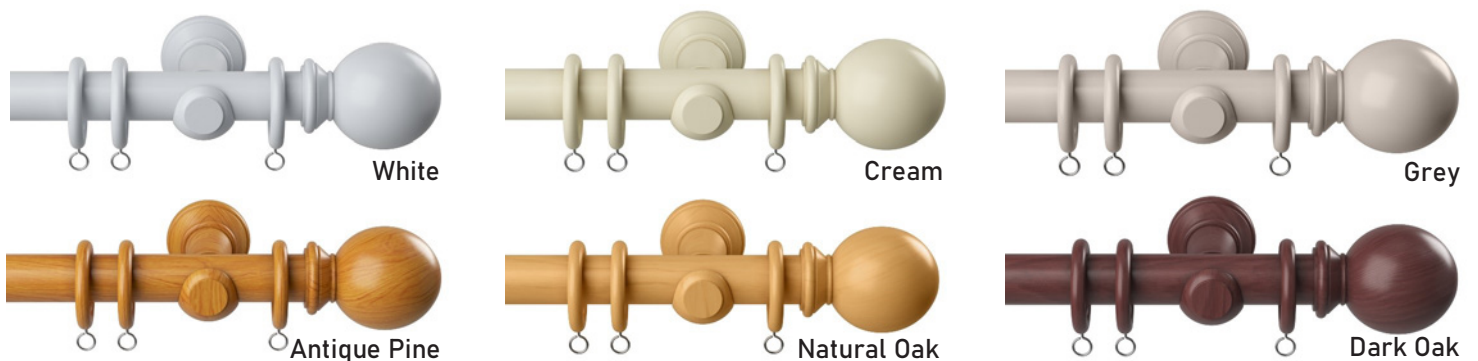

WOODEN CURTAIN POLES

Universal 28mm & 35mm Collection

universal

PRODUCT INFORMATION

The Universal range available in 6 colours. Choose from 28mm or 35mm diameter. Lengths of 240cm and above are supplied in two pieces which includes a joining screw and support bracket. Each pole set is supplied with rings, finials and brackets as standard.

WOODEN CURTAIN POLES

Woodland 28mm Collection

PRODUCT INFORMATION

The Woodland 28mm Wooden Pole Range is available in lengths up to 400cm. Lengths of 240cm and above are supplied in two pieces which includes a joining screw and support bracket. Each pole set is supplied with rings, ball finials and brackets as standard.

- Suitable for medium weight curtains.
- Wall fix brackets.
- Matching accessories are available.

| Size | White | Cream | Grey | Antique Pine | Natural Oak | Dark Oak | No. of Rings | No. of Supports |
|---------|--------|--------|--------|--------------|-------------|----------|---------------------------------|-----------------|
| 120cm | 701030 | 701040 | 701050 | 701070 | 701060 | 701080 | 12 | 2 |
| 150cm | 701031 | 701041 | 701051 | 701071 | 701061 | 701081 | 16 | 2 |
| 180cm | 701032 | 701042 | 701052 | 701072 | 701062 | 701082 | 18 | 2 |
| 240cm | 701033 | 701043 | 701053 | 701073 | 701063 | 701083 | 24 | 3 |
| 300cm* | 701034 | 701044 | 701054 | 701074 | 701064 | 701084 | 30 | 3 |
| 360cm* | 701035 | 701045 | 701055 | 701075 | 701065 | 701085 | 36 | 3 |
| 400cm* | 701036 | 701046 | 701056 | 701076 | 701065 | 701086 | 40 | 3 |
| 4 Rings | 701037 | 701047 | 701057 | 701077 | 701067 | 701087 | * Poles supplied in two pieces. | |

HOME OF SOFT FURNISHINGS
METAL CURTAIN POLE

METAL CURTAIN POLES

Hickling 28mm Collection

PRODUCT INFORMATION

The Hickling 28mm Metal Pole Range available in lengths up to 400cm. Lengths of 250cm and above are supplied in two pieces with a pole connector and support bracket.