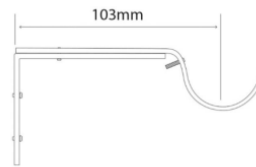

METAL CURTAIN POLES

Hickling 28mm Collection

PRODUCT INFORMATION

The Hickling 28mm Metal Pole Range available in lengths up to 400cm. Lengths of 250cm and above are supplied in two pieces with a pole connector and support bracket.

- Each pole set is supplied with Ball finials, standard lined rings, and brackets supplied as standard.
- Suitable for medium weight curtains.
- Wall fix brackets.

Size	No. of Rings	No. of Supports
125cm	14	2
150cm	16	2
200cm	20	2
250cm*	26	3
300cm*	30	3
400cm*	40	3

* Poles supplied in two pieces.

Additional accessories available:

Curtain Rings (Pack of 8)

Metal Ball Holdback (Pack of 2)

Size	Satin Silver	Antique Brass	Chrome	Bright Brass	Black	Polished Graphite
125cm	704619	704601	704613	704607	704637	704625
150cm	704620	704602	704614	704608	704638	704626
200cm	704621	704603	704615	704609	704639	704627
250cm	704622	704604	704616	704610	704640	704628
300cm	704623	704605	704617	704611	704641	704629
400cm	704624	704606	704618	704612	704642	704630
8 Rings	704646	704643	704645	704644	704649	704647