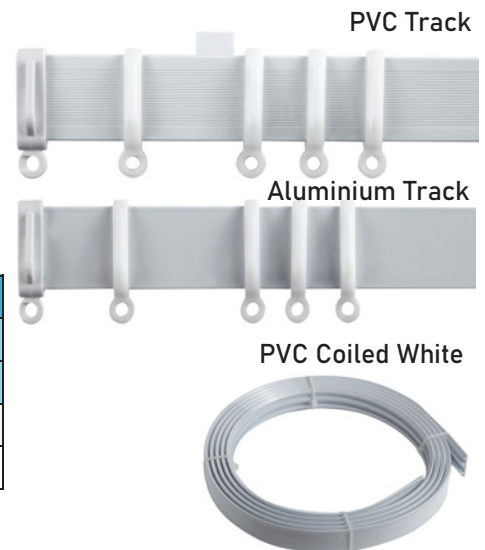

UNCORDED CURTAIN TRACKS

Streamline PVC & Aluminium Uncorded Track

PRODUCT INFORMATION

- Uncorded Track available in PVC and Aluminium.
- Suitable for Heavy weight curtains.
- Wall or Ceiling Fix.
- Easily trimmed to size.
- Suitable for straight or bay windows.
- Sizes (cm): 120, 150, 180, 210, 240, 300, 360 and 420cm.