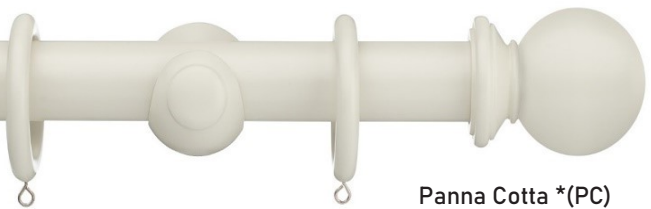

Cobble Stone *(CO)