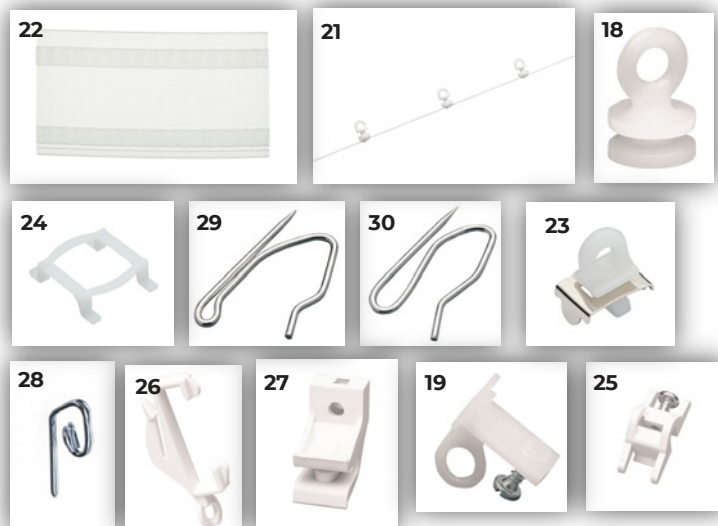

TRACK ACCESSORIES

Integra Accessories

No.	Code	Description	Qty
18	DCA00001	Discreet Lubri-Slide Gliders	Pk 10 x 15
19	DCA00002	Discreet End Stops	Pk 2 x 10
20	07077	Discreet Cording Set	Pk 1 x 4
21	DCC00001	Discreet Linked Glider	80m Reel
22	DCC00004	Header Tape for Wave Style	50m Reel
23	DCC00002	Discreet Locking Glider	Pk 100 x 1
24	DCC00003	Discreet Linked Glider Brake	Pk 100 x 1
25	MDA00002	Mono/Deco End Stops	Pk 2 x 10
26	MDA00001	Mono/Deco Gliders	Pk 1000 x 1
27	MDA00003	Mono/Deco Brackets	Pk 5 x 10
28	05233	Curtain Hooks	Pk 1000 x 1
29	05030	Pin On Hook Heavy	Pk 100 x 1
30	05031	Pin on Hook Light	Pk 100 x 1