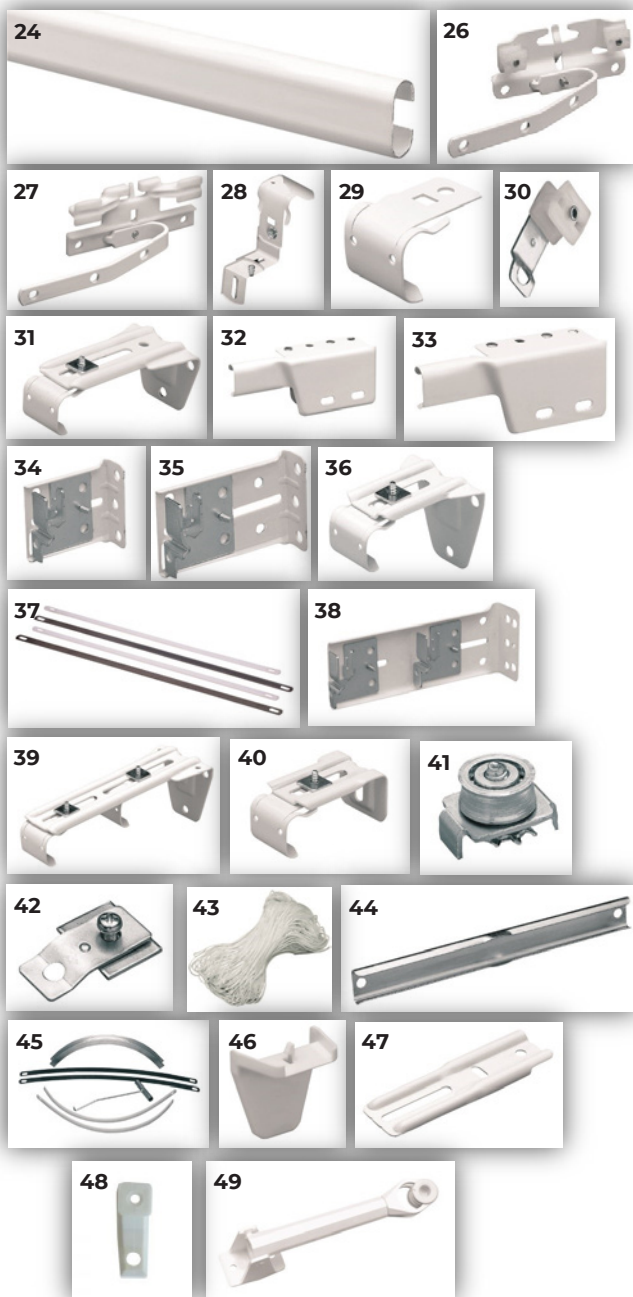

PRODUCT INFORMATION

- White painted steel track.
- Can be used for straight or bay windows.
- Suitable for all weights of fabric.
- Available corded and uncorded.
- Sold as contract components only.