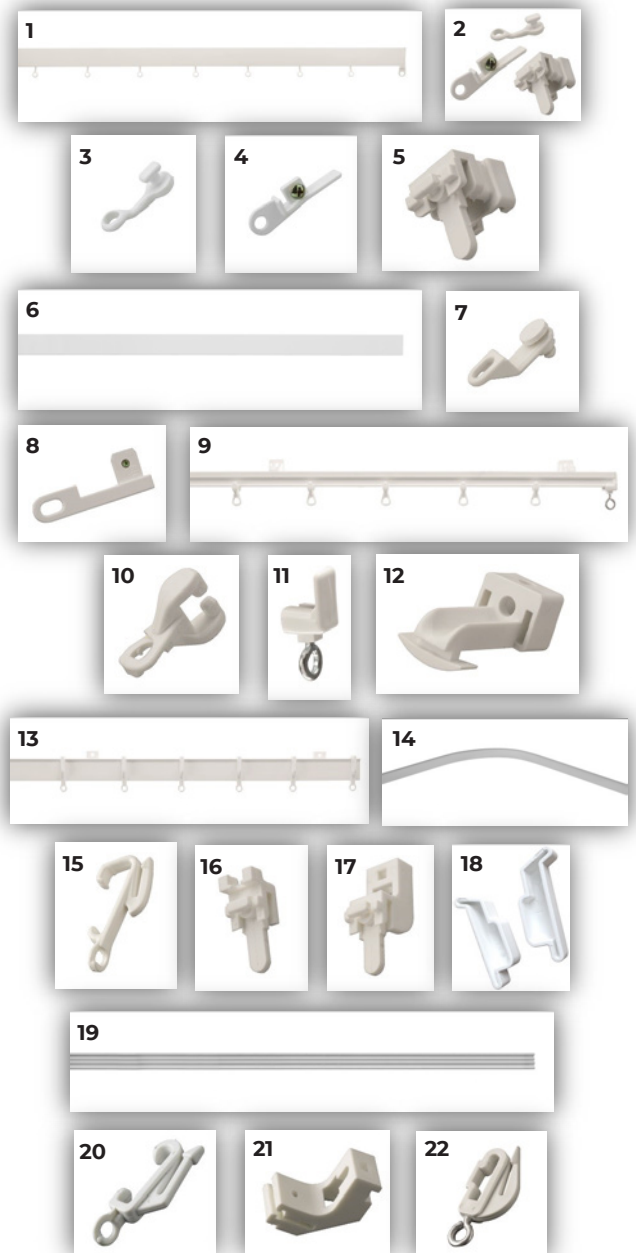

No.	Code	Description	Qty
1	WD101W0300T	Deluxe Track Only 300cm	Pk 1
1	WD101W0375T	Deluxe Track Only 375cm	Pk 1
1	WD101W0500T	Deluxe Track Only 500cm	Pk 1
2	WD102W0300C	300cm Deluxe Fitting Set	Pk 1
2	WD102W0375C	375cm Deluxe Fitting Set	Pk 1
2	WD102W0500C	500cm Deluxe Fitting Set	Pk 1
3	CSDGLIDER	Deluxe Gliders	Box 500
4	CSDENDSTOP	Deluxe End Stops (Pair)	Box 25
5	CSDBRACKET	Deluxe Leverlock Brackets	Box 100
6	WA975W0300T	Supreme Glide Track Only 300cm	Pk 1
6	WA975W0375T	Supreme Glide Track Only 300cm	Pk 1
7	CSGGLIDER	Supreme Glide Gliders	Box 500
8	CSGENDSTOP	Supreme End Stops	Box 50
5	CSGBRACKET	Supreme Leverlock Brackets	Box 100
9	WN101W0300T	Nylonglyde Track Only 300cm	Pk 1
9	WN101W0375T	Nylonglyde Track Only 375cm	Pk 1
10	CSNGLIDER	Nylonglyde Gliders	Box 500
11	CSNENDSTOP	Nylonglyde End Stops	Box 50
12	CSNBRACKET	Nylonglyde Leverlock Brackets	Box 100
13	WS101W0300T	Sologlyde Track Only 300cm	Pk 1
13	WS101W0375T	Sologlyde Track Only 375cm	Pk 1
13	WS101W0500T	Sologlyde Track Only 500cm	Pk 1
-	WS101W0375T	Sologlyde Track Coil Only 30m	Pk 1
14	WA101W0300T	Aluglyde Track Only 300cm	Pk 1
14	WA101W0375T	Aluglyde Track Only 375cm	Pk 1
14	WA101W0500T	Aluglyde Track Only 500cm	Pk 1
-	WS102W0300C	300cm Aluglyde Fitting Set	Pk 1
-	WS102W0375C	375cm Aluglyde Fitting Set	Pk 1
-	WS102W0500C	500cm Aluglyde Fitting Set	Pk 1
15	CSSGLIDER	Aluglyde Gliders	Box 500
16	CSSENDSTOP	Aluglyde End Stops	Box 50
17	CSSBRACKET	Aluglyde Leverlock Brackets	Box 100
18	CAENDCAPL25	Aluglyde End Caps Left Hand	Pk 25
18	CAENDCAPR25	Aluglyde End Caps Right Hand	Pk 25
19	W964W/0/30X1	White Drape Track Only 300cm	Pk 1
19	W964W/0/50X1	White Drape Track Only 500cm	Pk 1
20	CHWGLIDER	White Drape Glide Hooks	Box 500
21	CHWBRACKET	White Drape Brackets & Screws	Box 100
22	CHWENDSTOP	White Drape End Stop	Box 50