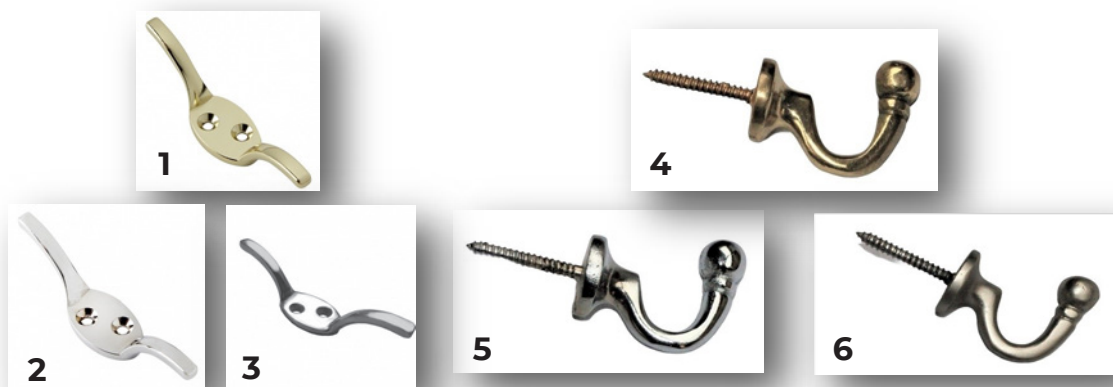

BRASSWARE & PULLS

Cord Weights

| No. | Product Code | Description |
|-----|--------------|-------------------------------------|
| 1 | LCBSMLC/WBR | Small Brass Cord Weight |
| 2 | LCBSMLC/WCH | Small Chrome Cord Weight |
| 3 | LCBTRUMPETMN | LCB Matt Nickle Trumpet Cord Weight |
| 4 | LCBTRUMPETBR | LCB Brass Trumpet Cord Weight |
| 5 | LCBTRUMPETCH | LCB Chrome Trumpet Cord Weight |
| 6 | LCBTRUMPETBL | LCB Black Trumpet Cord Weight |

WORKROOM ACCESSORIES

Cleats & Hooks

| No. | Product Code | Description |
|-----|--------------|------------------------------|
| 1 | LCBCLEATBR | Cleat Brass |
| 2 | LCBCLEATCH | Cleat Chrome |
| 3 | LCBCLEATMN | Cleat Matt Nickel |
| 4 | LCBSMLBALLBR | Small Ball Hook Brass |
| 5 | LCBSMLBALLCH | Small Ball Hook Chrome |
| 6 | LCBSMLBALLMN | Small Ball Hook Matt Nickel |
| 4 | LCBMEDBALLBR | Medium Ball Hook Brass |
| 5 | LCBMEDBALLCH | Medium Ball Hook Chrome |
| 6 | LCBMEDBALLMN | Medium Ball Hook Matt Nickel |
| 4 | LCBLGEBALLBR | Large Ball Hook Brass |
| 5 | LCBLGEBALLCH | Large Ball Hook Chrome |
| 6 | LCBLGEBALLMN | Large Ball Hook Matt Nickel |