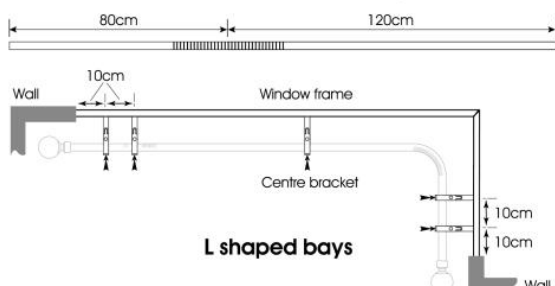

METAL CURTAIN POLES

3-Sided 19mm & 28mm Eyelet Bay Collection

PRODUCT INFORMATION

A plated finished baypole in 19mm and 28mm diameters. The pre-cut corners and counter balance brackets allow for eyelet curtains to draw around the bay. Can also be used with rings for standard headings.

Each pole pack includes a pair of ball finials, 2x 200cm poles and 5 ceiling/wall fixed adjustable wall supports.

Satin Silver

Antique Brass

Black

Chrome

| 19mm Diameter | | | | |
|---------------|--------------|---------------|--------|--------|
| Size | Satin Silver | Antique Brass | Chrome | Black |
| 400cm | 782435 | 782436 | - | - |
| 28mm Diameter | | | | |
| Size | Satin Silver | Antique Brass | Chrome | Black |
| 400cm | 750186 | 750187 | 750188 | 750163 |

BRACKET & POLE POSITIONS

See diagrams which shows the nearest matches your window style. Please note the distance from each pole end to the centre of the cuts. Orientate your pole to suit your bay. All measurements are approximate. Finial position is a guide only.