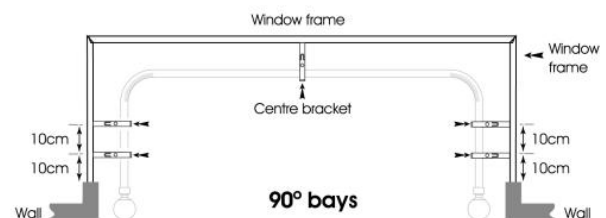

METAL CURTAIN POLES

3-Sided 19mm & 28mm Eyelet Bay Collection

PRODUCT INFORMATION

A plated finished baypole in 19mm and 28mm diameters. The pre-cut corners and counter balance brackets allow for eyelet curtains to draw around the bay. Can also be used with rings for standard headings.

Each pole pack includes a pair of ball finials, 2x 200cm poles and 5 ceiling/wall fixed adjustable wall supports.

Satin Silver

Antique Brass

Black

Chrome

| 19mm Diameter | | | | |
|---------------|--------------|---------------|--------|--------|
| Size | Satin Silver | Antique Brass | Chrome | Black |
| 400cm | 782435 | 782436 | - | - |
| 28mm Diameter | | | | |
| Size | Satin Silver | Antique Brass | Chrome | Black |
| 400cm | 750186 | 750187 | 750188 | 750163 |

BRACKET & POLE POSITIONS

See diagrams which shows the nearest matches your window style. Please note the distance from each pole end to the centre of the cuts. Orientate your pole to suit your bay. All measurements are approximate. Finial position is a guide only.