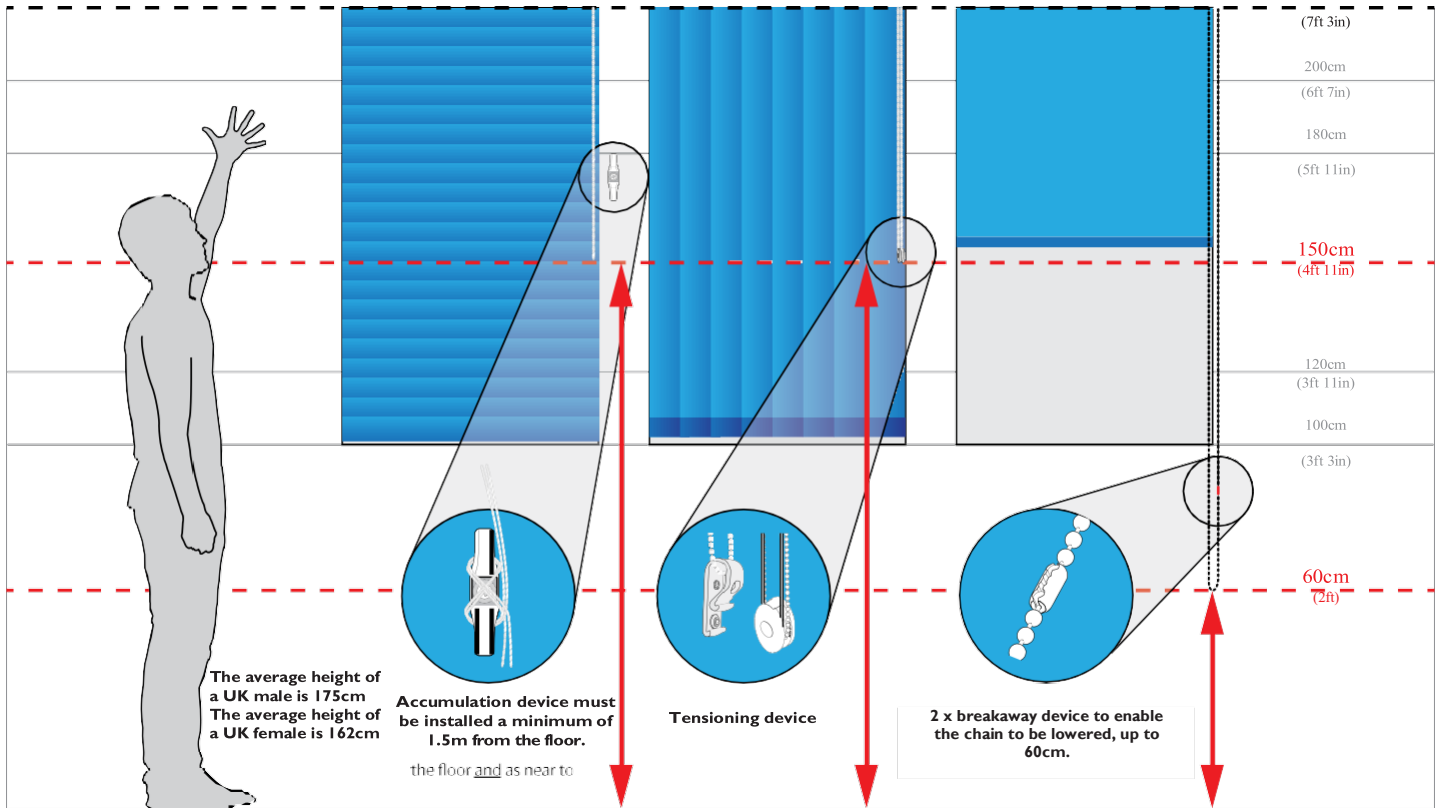

25% Handling Charge on any returns not regularly in stock (including made to measure products.)

Cord & Chain Length Installation Safety

Maximum Cord and Chain Lengths Where Fitting Height Is Unknown

When ordering blinds, it is essential to state the installation height. Not only is it a legal requirement, knowing the correct measurements will help to avoid making costly on-site amendments. According to new legislation your chosen surveyor or installer should know the correct height for corded blinds, but please don't leave it to chance.