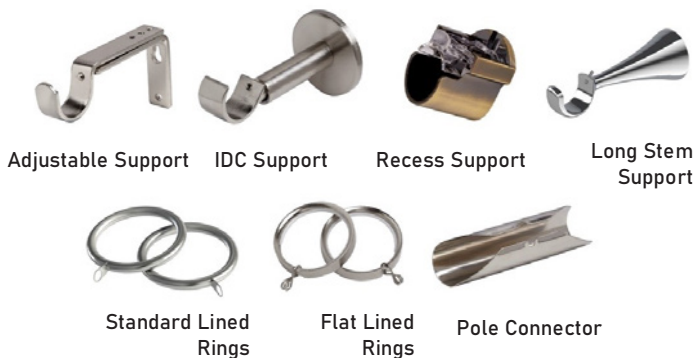

METAL CURTAIN POLES

35mm Contract Collection

PRODUCT INFORMATION

35mm Contract Metal Pole Range is a set of simple, high quality poles at affordable bulk rates. Mix and Match from a variety of finials, accessories and finishes to choose from.

35MM ACCESSORIES

METAL CURTAIN POLES

Pristine Extendable 25-28mm Collection

PRODUCT INFORMATION

A complete curtain extendable pole set with four plated finishes. Each pole pack includes an extendable pole, a pair of finials, metal unlined rings, fixed adjustable wall supports & standard wall screws & plugs. Additional rings, holdbacks & curtain hooks are sold separately.